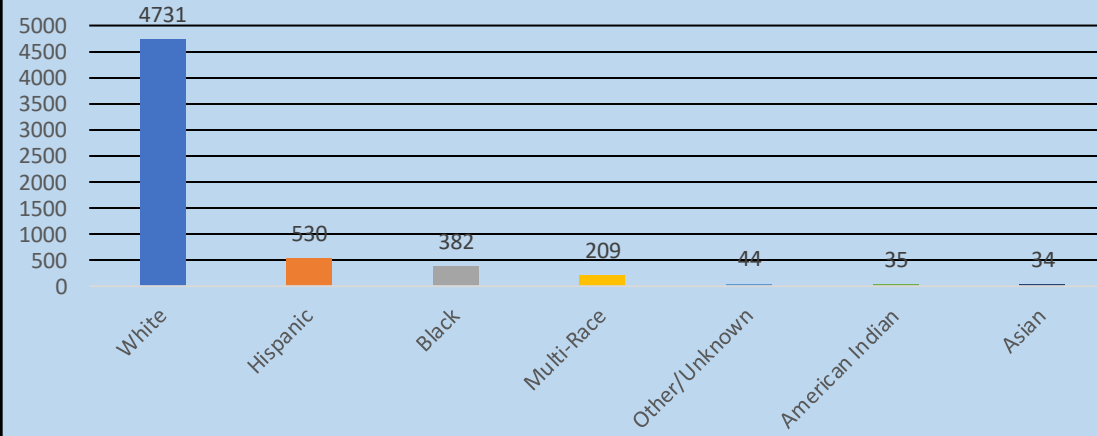

Wallace State Community College Demographics Dashboard

Term: Fall 2022

Total Enrollment: 5,965

Enrollment Status

■ Full-time ■ Part-time

Enrollment by Age

Enrollment by Gender

■ Female ■ Male

Enrollment by Top 5 Alabama Counties

Enrollment by Race

Credit Hour Production by Division