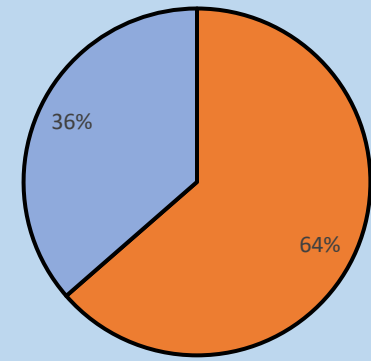

Wallace State Community College Demographics Dashboard

Term: Fall 2022

Total Enrollment: 5,965

Enrollment Status

■ Full-time ■ Part-time

Enrollment by Age

Enrollment by Gender

■ Female ■ Male