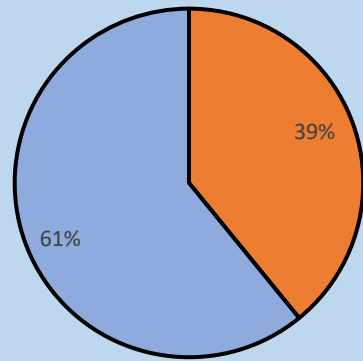

Wallace State Community College Demographics Dashboard

Term: Fall 2022

Total Enrollment: 5,965

Enrollment Status

■ Full-time ■ Part-time

Enrollment by Age

Enrollment by Gender

■ Female ■ Male