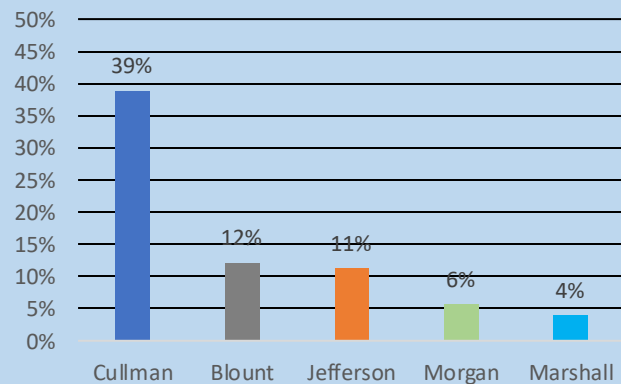

Wallace State Community College Demographics Dashboard

Term: Fall 2022

Total Enrollment: 5,965

Enrollment Status

■ Full-time ■ Part-time

Enrollment by Age

Enrollment by Gender

■ Female ■ Male

Enrollment by Top 5 Alabama Counties

Enrollment by Race

Credit Hour Production by Division