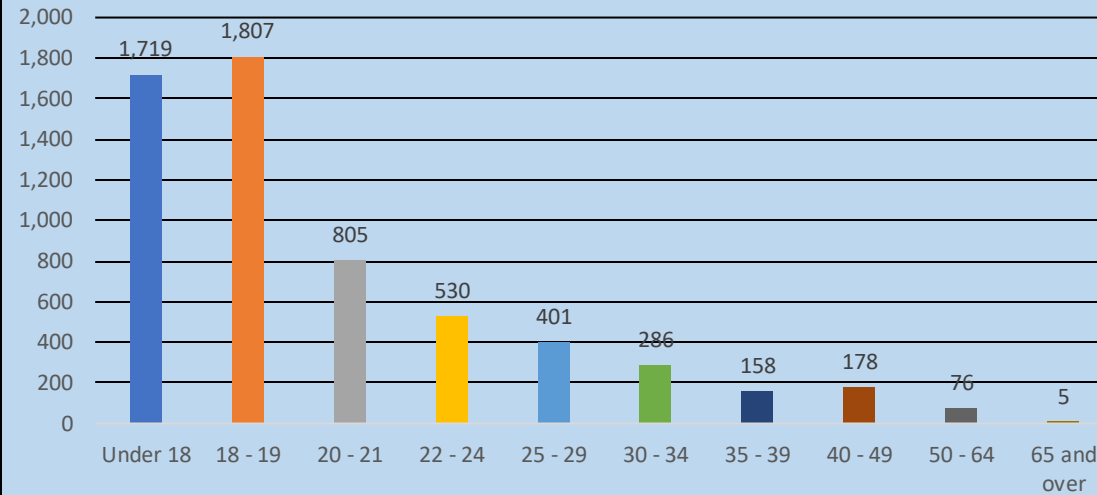

Wallace State Community College Demographics Dashboard

Term: Fall 2022

Total Enrollment: 5,965

Enrollment Status

■ Full-time ■ Part-time

Enrollment by Age

Enrollment by Gender

■ Female ■ Male

Enrollment by Top 5 Alabama Counties

Enrollment by Race

Credit Hour Production by Division